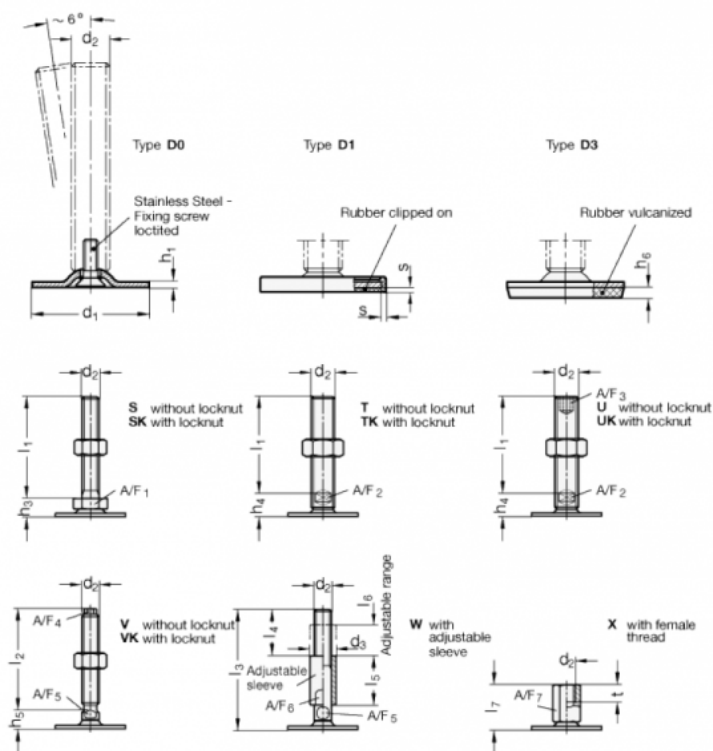

Article number: 204180M12125D3SK  
 Description: E+G levelling foot  
 GN 41-80-M12-125-D3-SK  
 Note: SK With nut, External hexagon at the bottom

## Measures

A/F1 = 17  
 d1 = 80  
 d2 = M12  
 h1 = 3  
 h3 = 11  
 h6 = 5  
 l1 = 125  
 s =